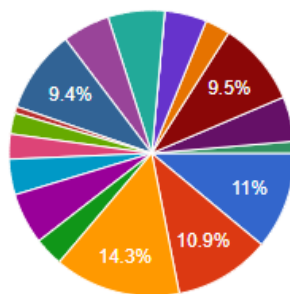

671 responses

Sex (সেক্স)

671 responses

- Female
- Male
- Prefer not to say
- Humanity / মনুষ্যত্ব

Department/Course of Study

671 responses

- Accountancy Honours
- B.A General (Day) including BA/BSc...
- B.A General (Morning)
- B.Com. General
- B.Sc. General
- Bengali Honours
- Botany Honours
- Chemistry Honours